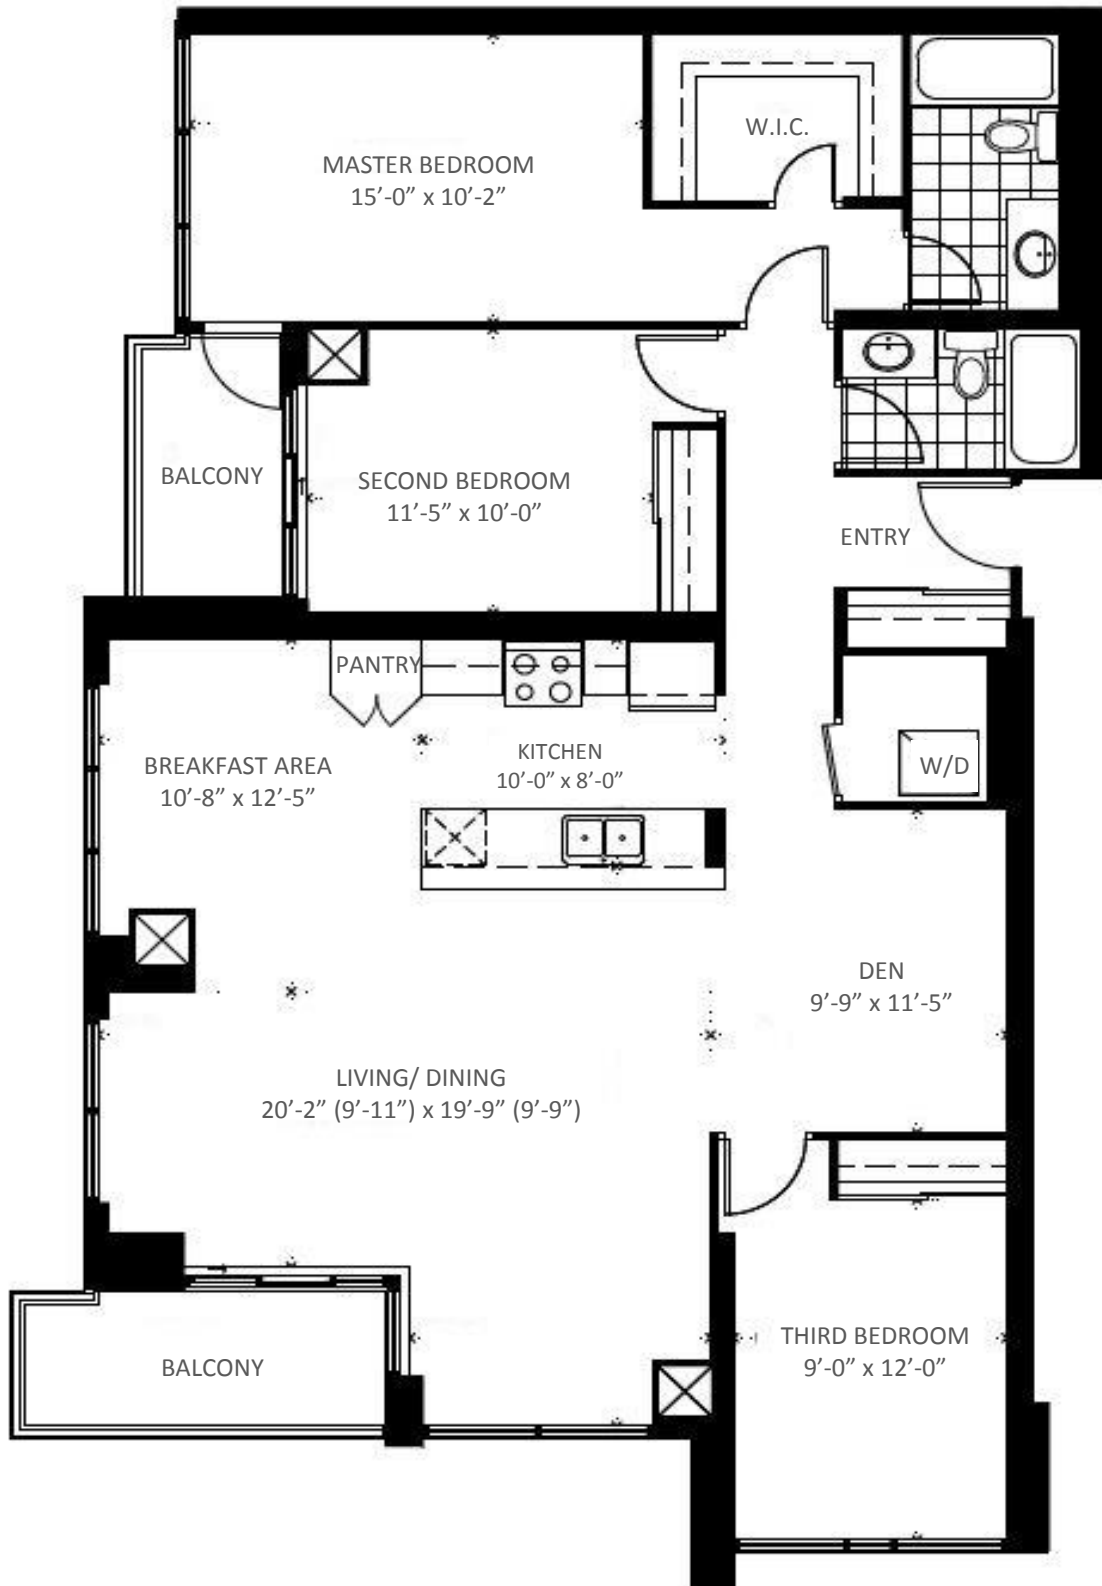

Crystal

TOWER 2
55 EGLINTON AVE. WEST

PENTHOUSE 04

3 BEDROOMS + DEN

Suite Area: 1,496 Sq.Ft.
Balcony Area: 108 Sq.ft.

Total Area: **1,604 Sq. Ft.**

EGLINTON AVE. WEST